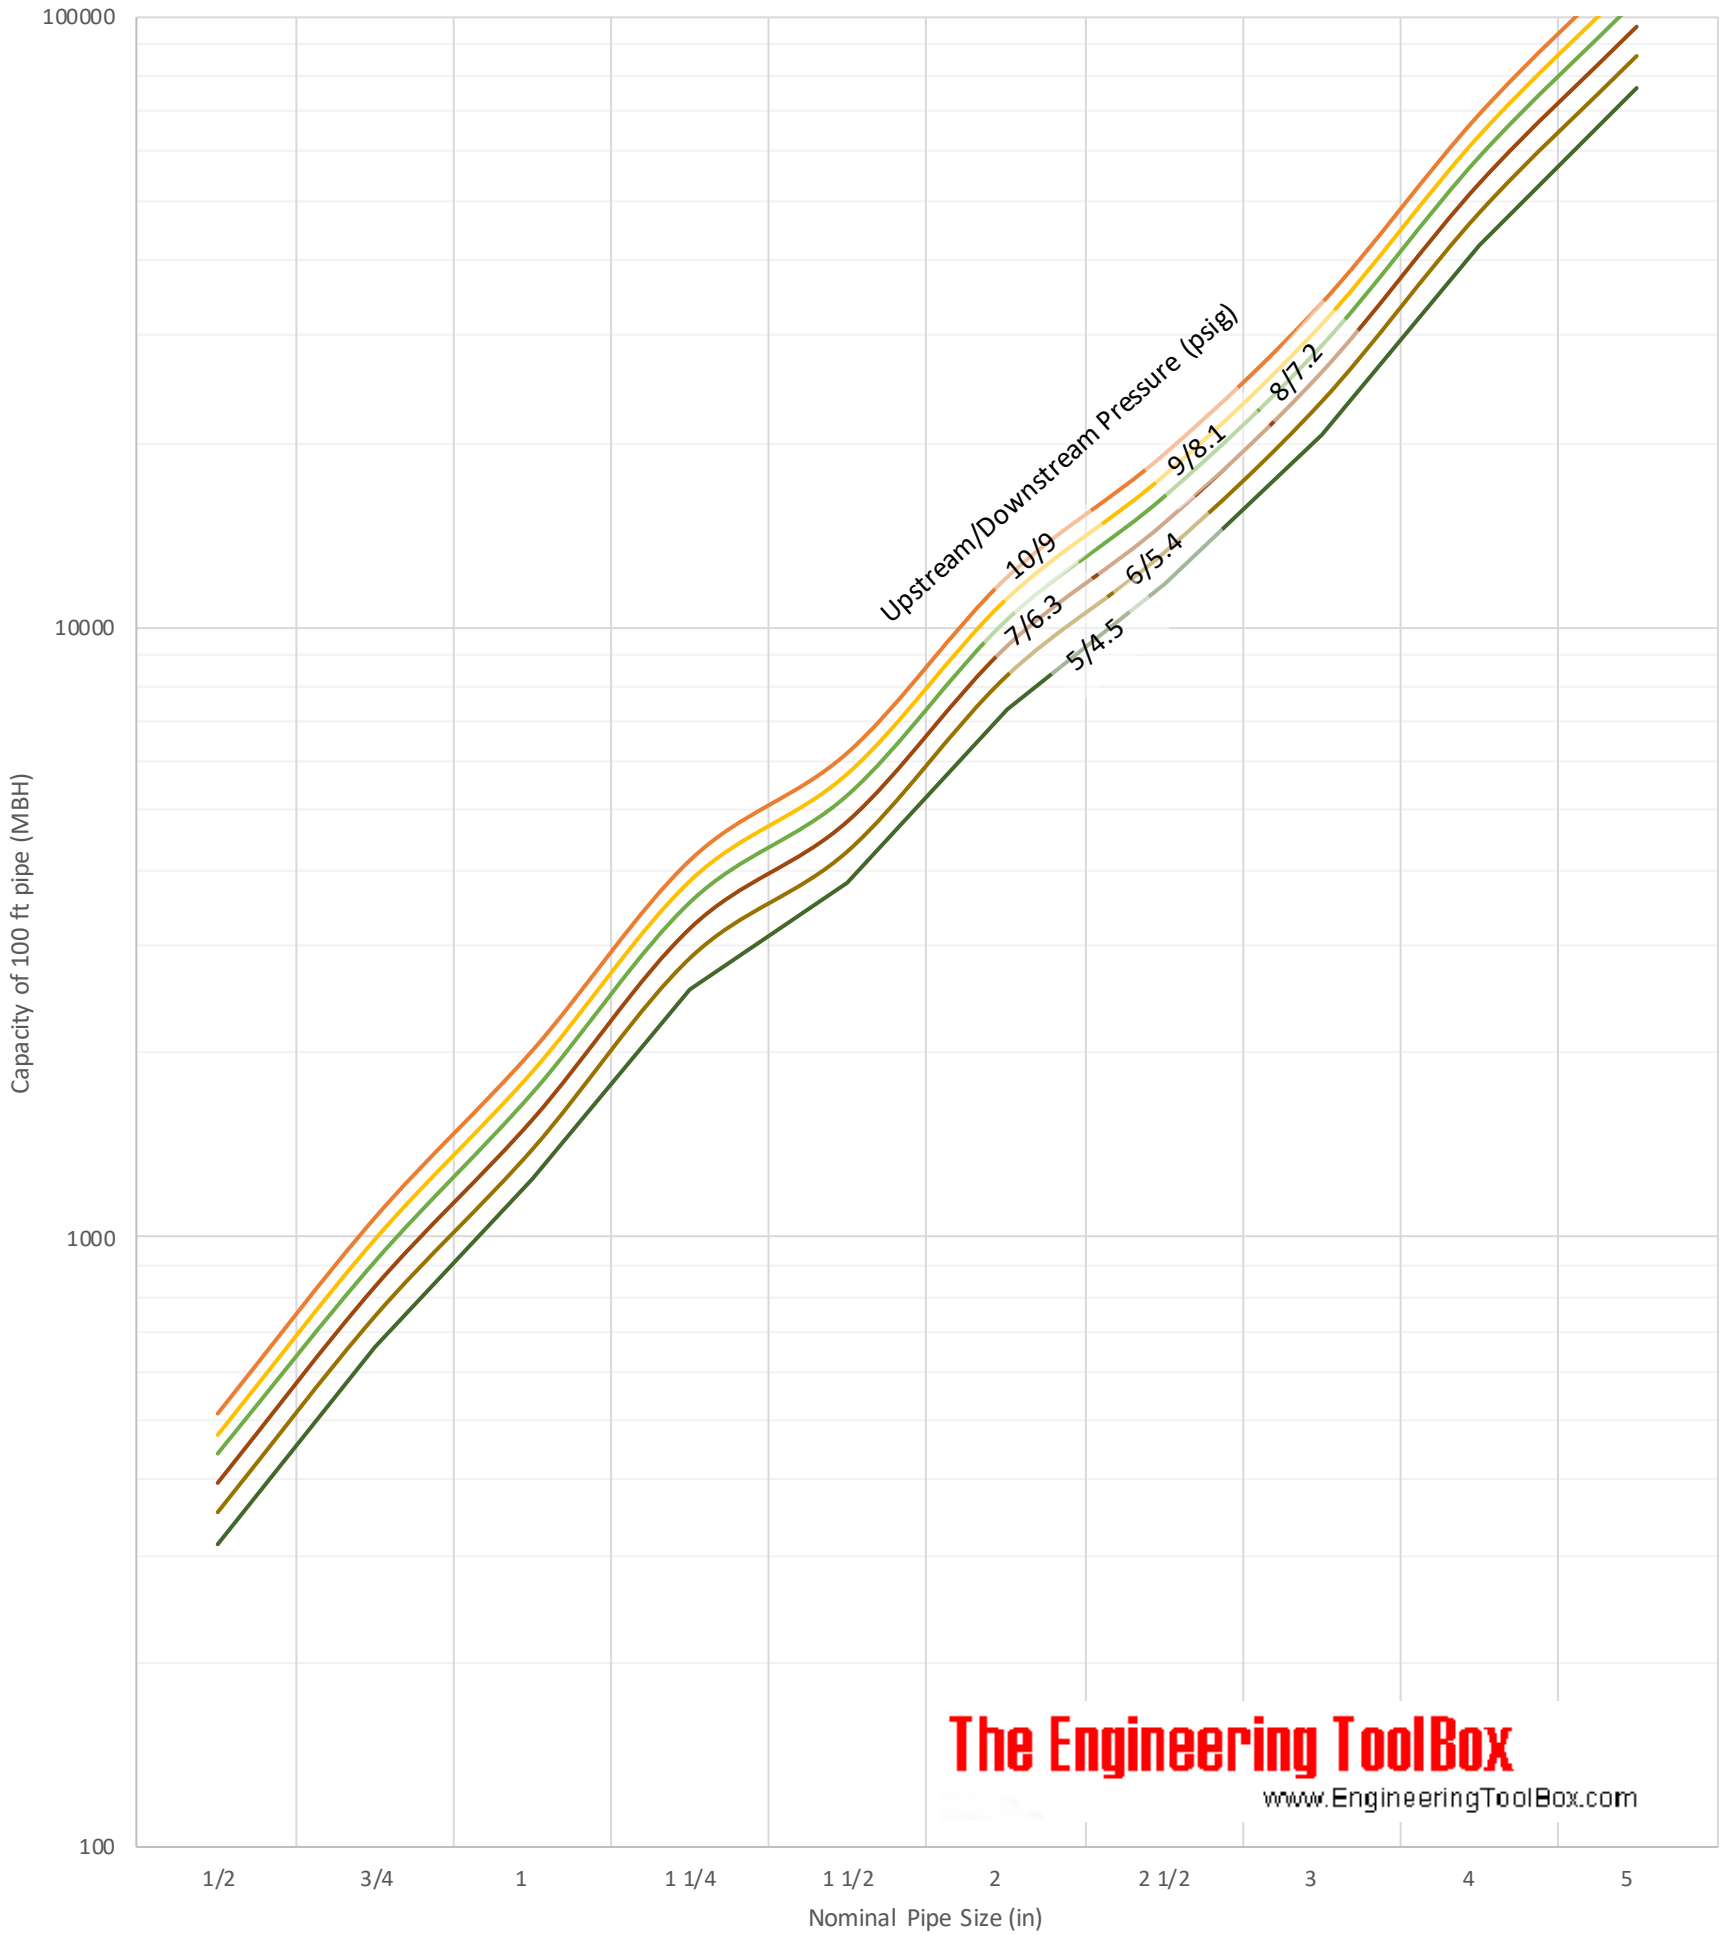

Natural Gas - Higher Pressure Pipe Sizing

Steel Pipe Schedule 40

The Engineering ToolBox

www.EngineeringToolBox.com