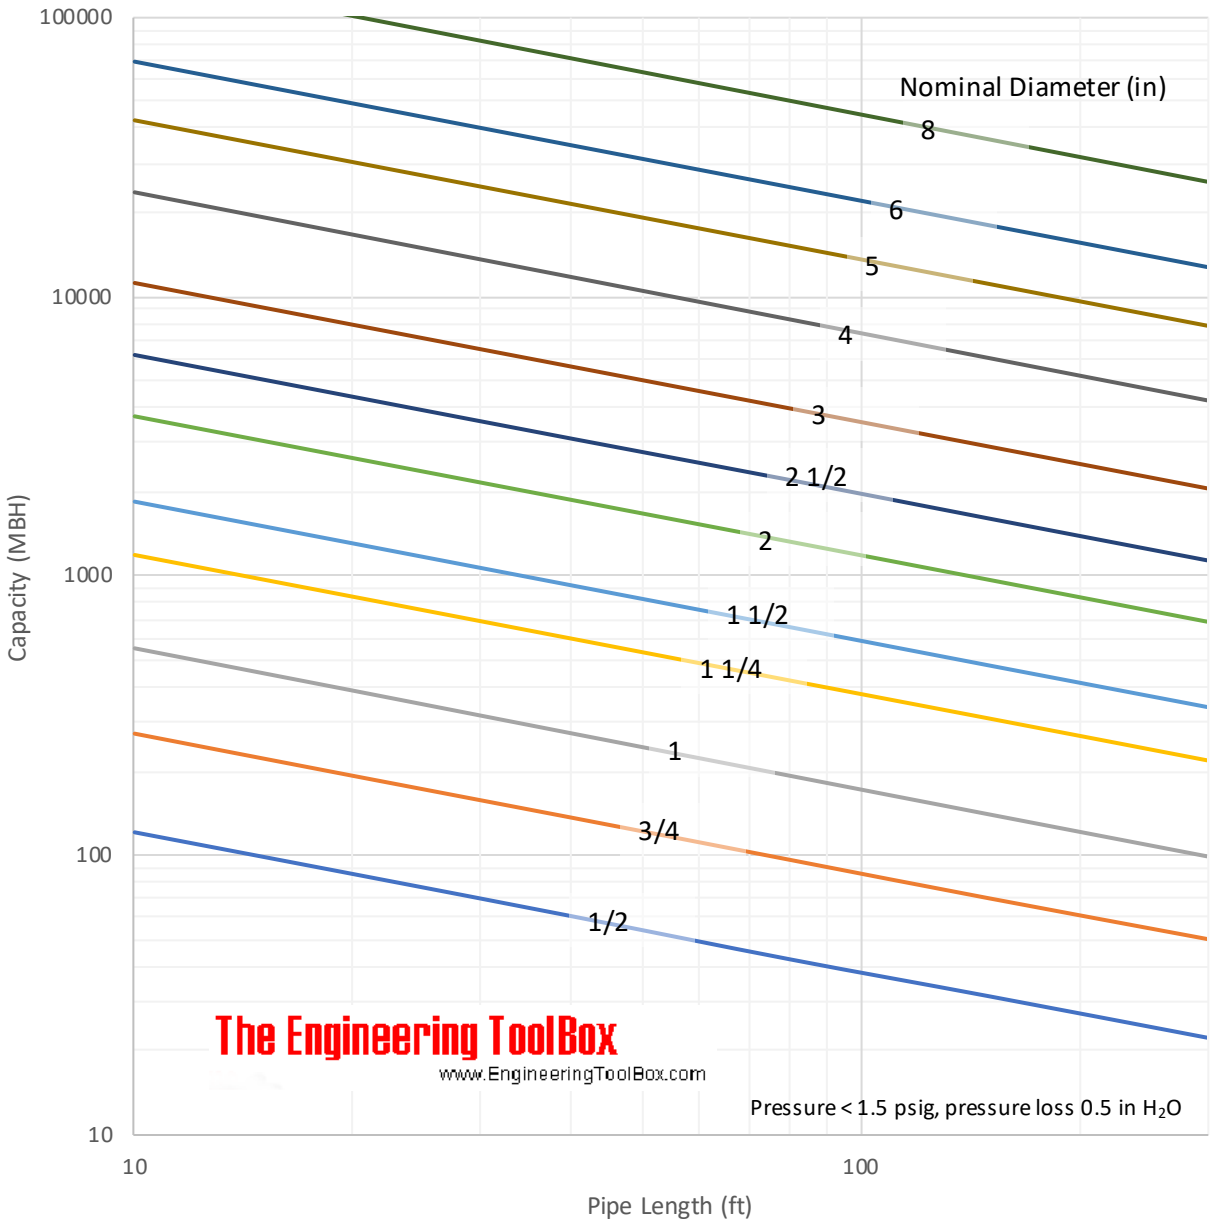

# Natural Gas Pipe Capacity Steel Pipe Schedule 40

**The Engineering Toolbox**

www.EngineeringToolBox.com