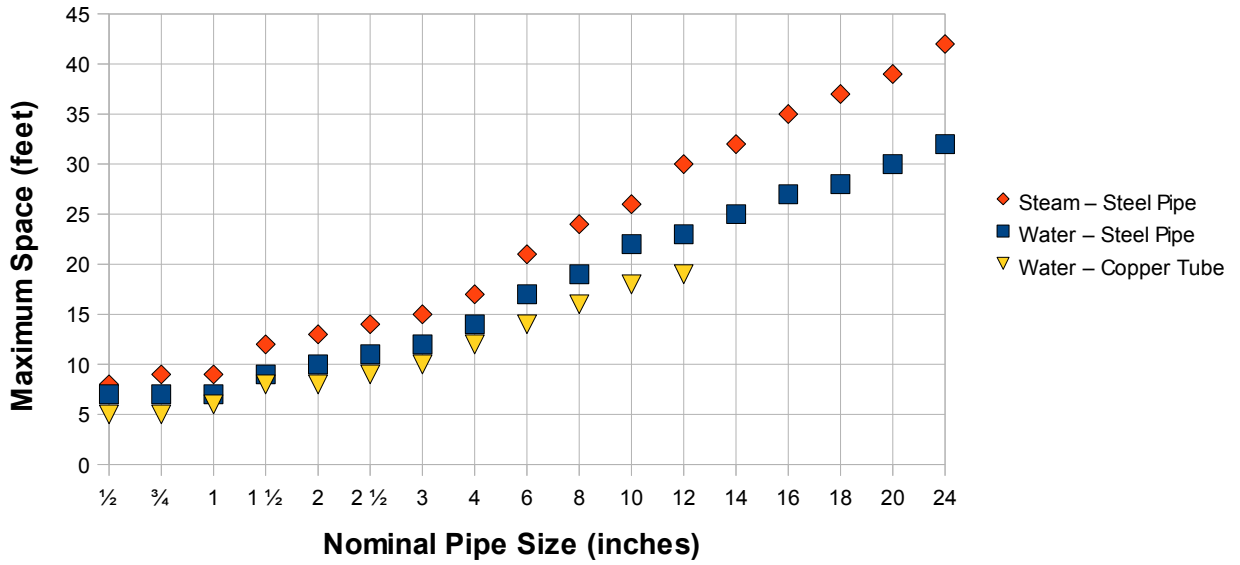

Pipe Supports Maximum Spacing

Pipe Supports Maximum Spacing

The Engineering ToolBox

www.EngineeringToolBox.com