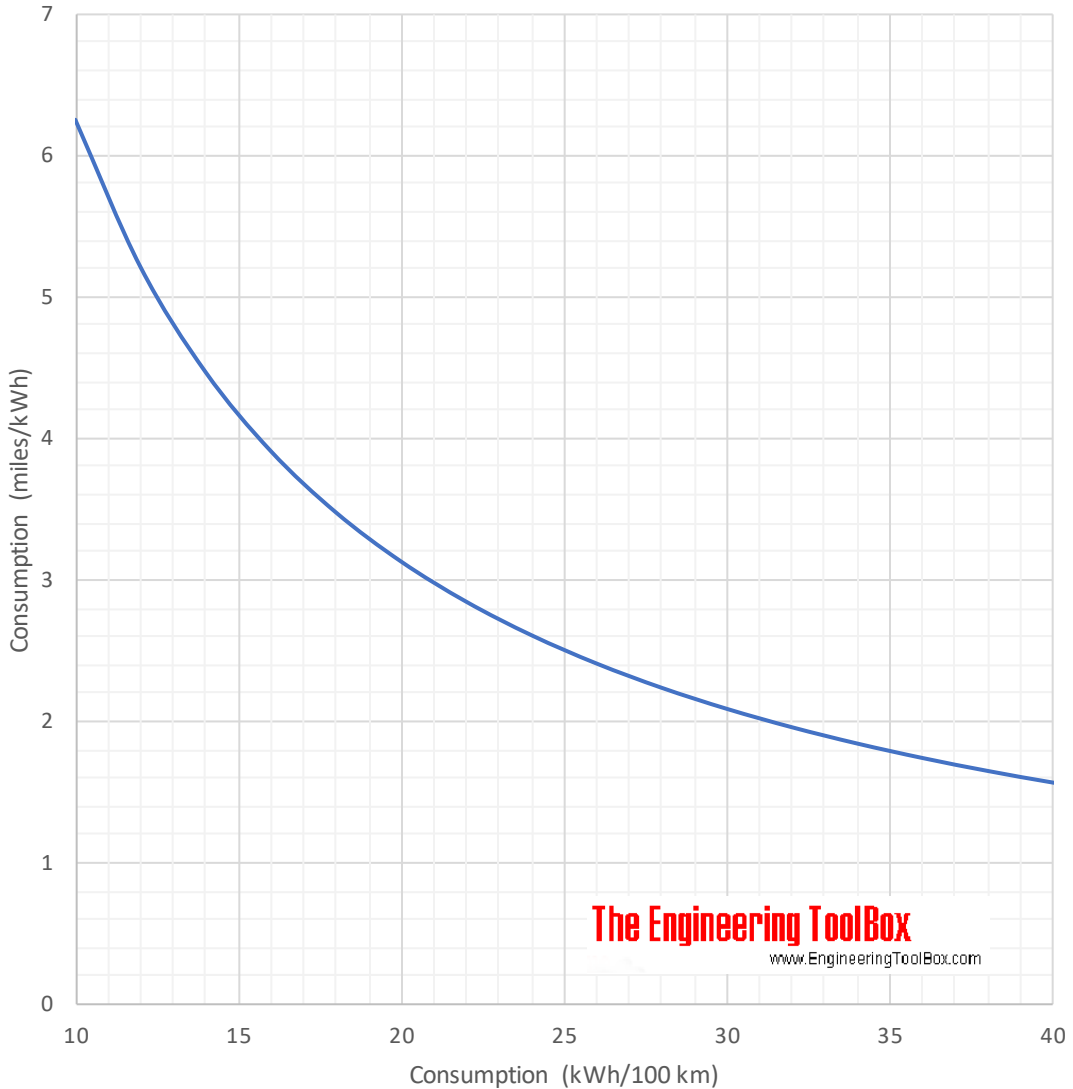

EV - Energy Consumption

miles/kWh vs kWh/100 km

The Engineering Toolbox

www.EngineeringToolBox.com