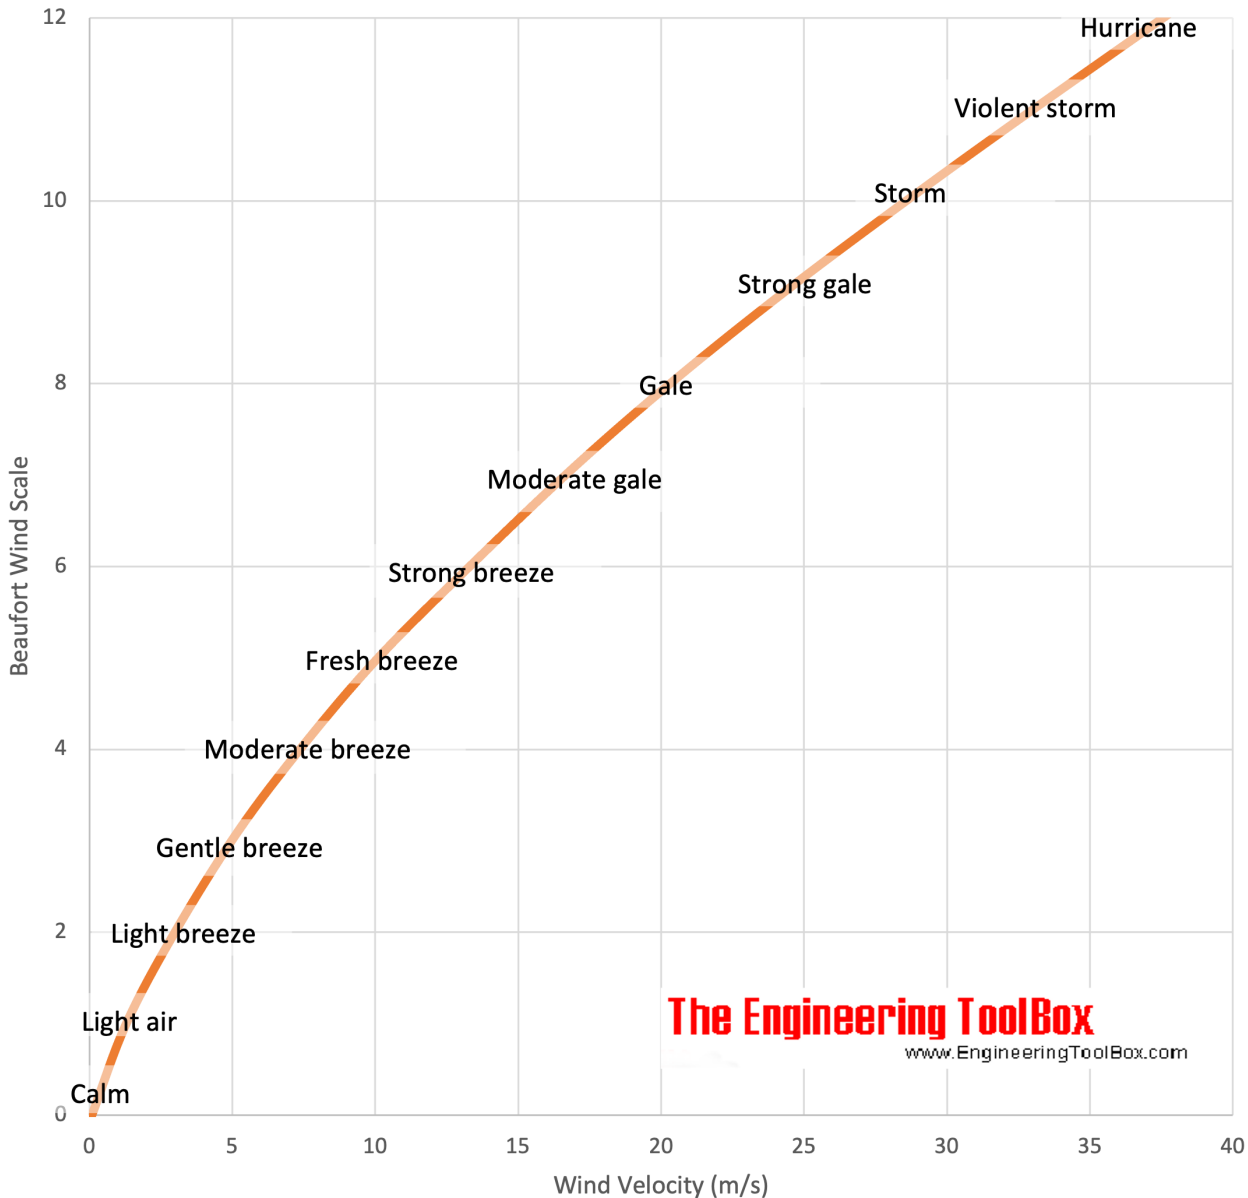

Beaufort Wind Scale

The Engineering ToolBox

www.EngineeringToolBox.com