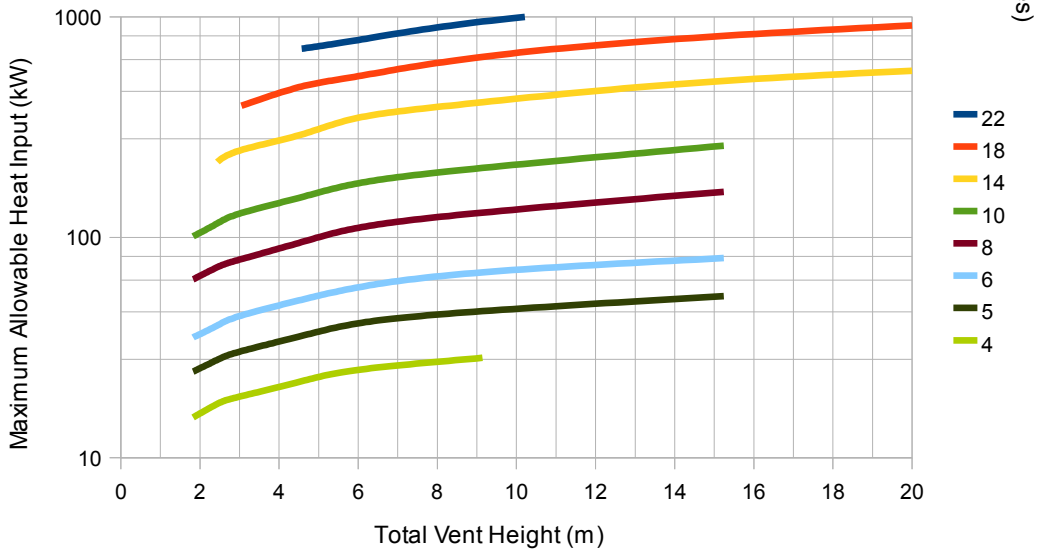

Chimney - Double Wall Pipe Common Vent Capacity

The Engineering ToolBox

www.EngineeringToolBox.com