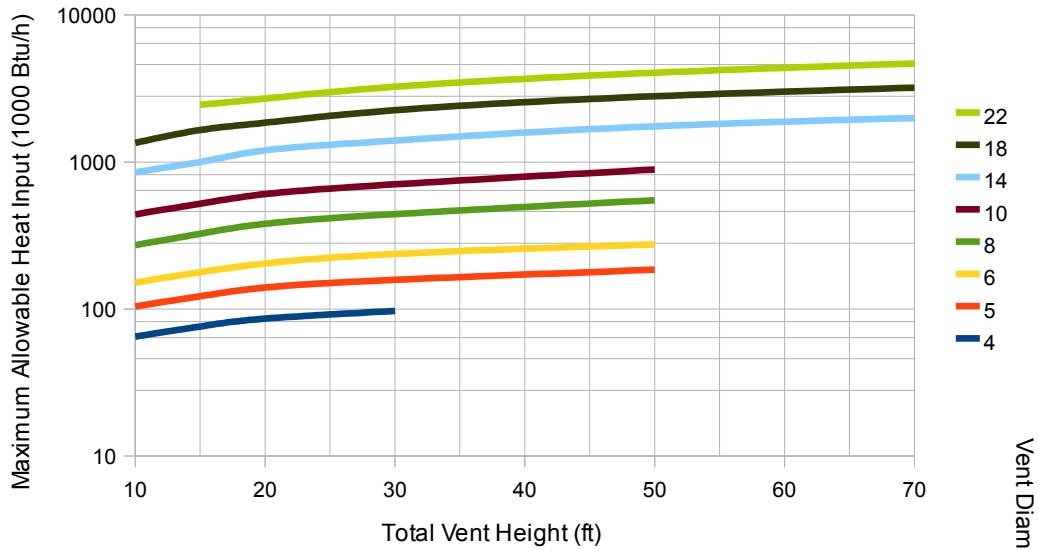

### Chimney - Double Wall Pipe Common Vent Capacity