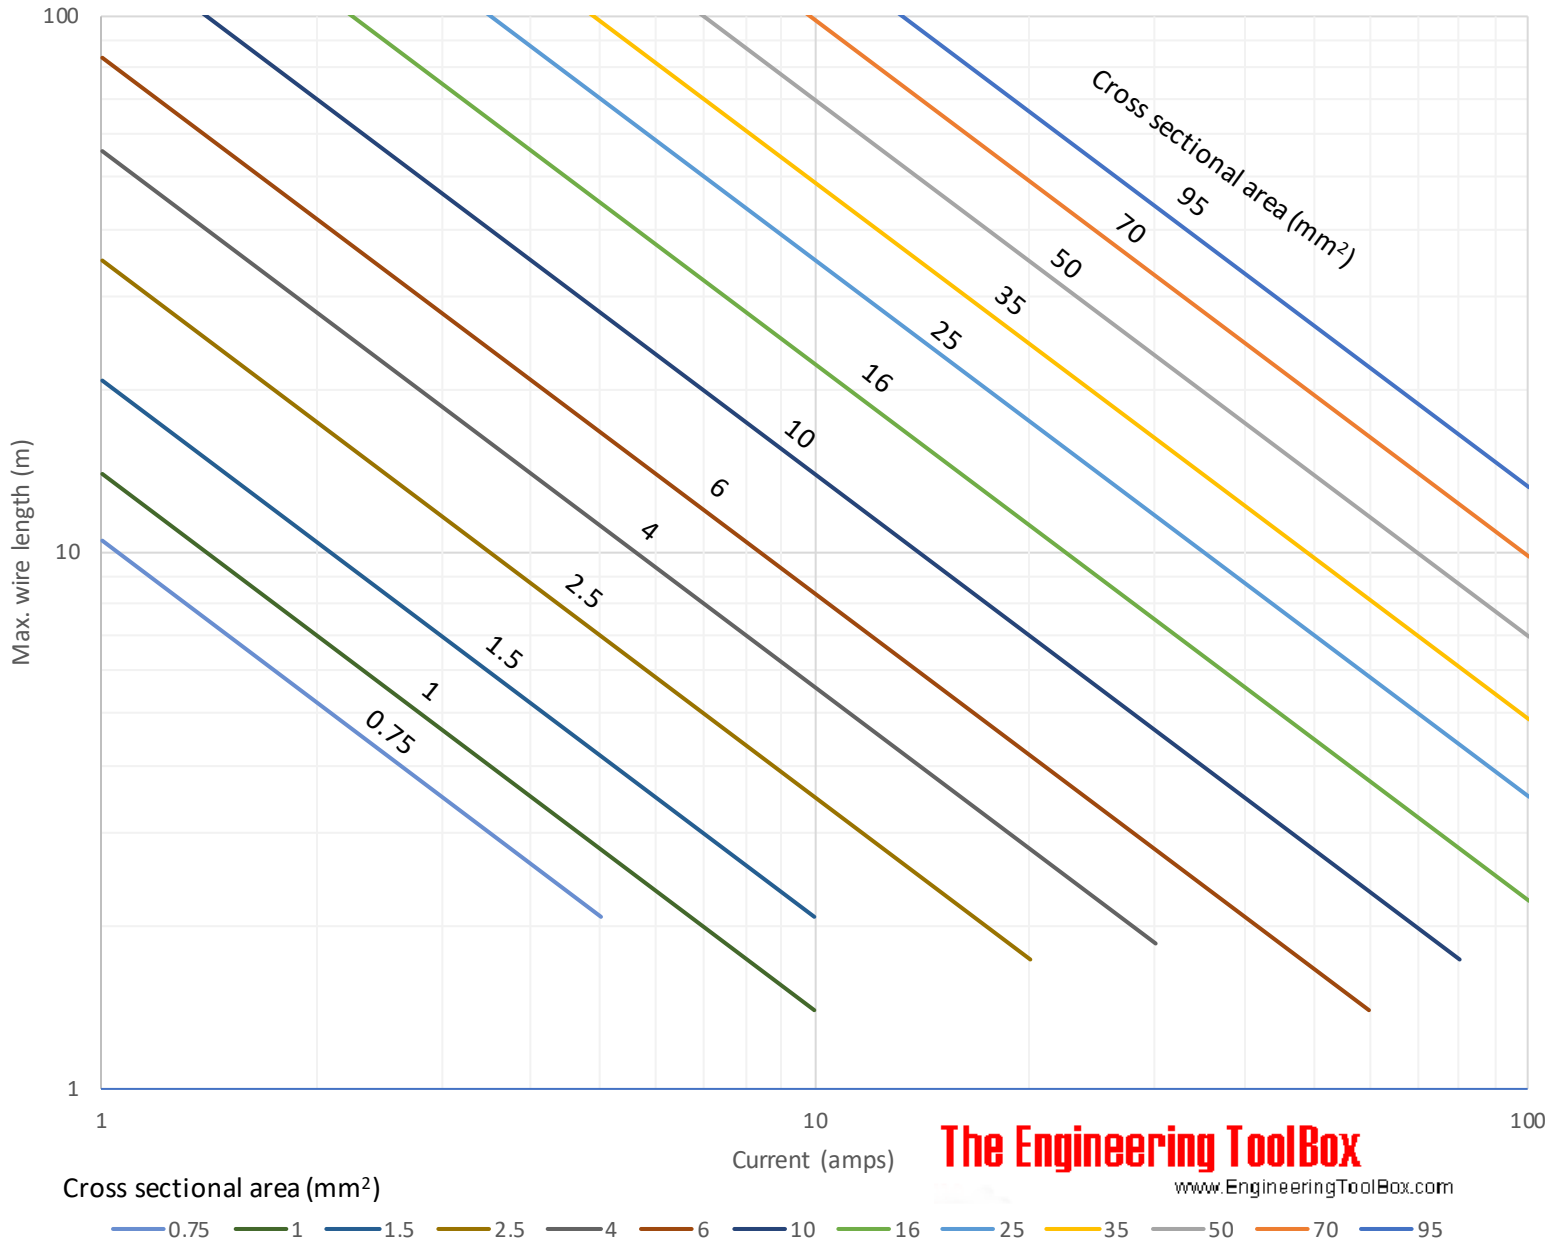

12 Volt Electric Circuit

Wire gauge, amps and max. wire length (2% voltage drop)

The Engineering Toolbox

www.EngineeringToolBox.com