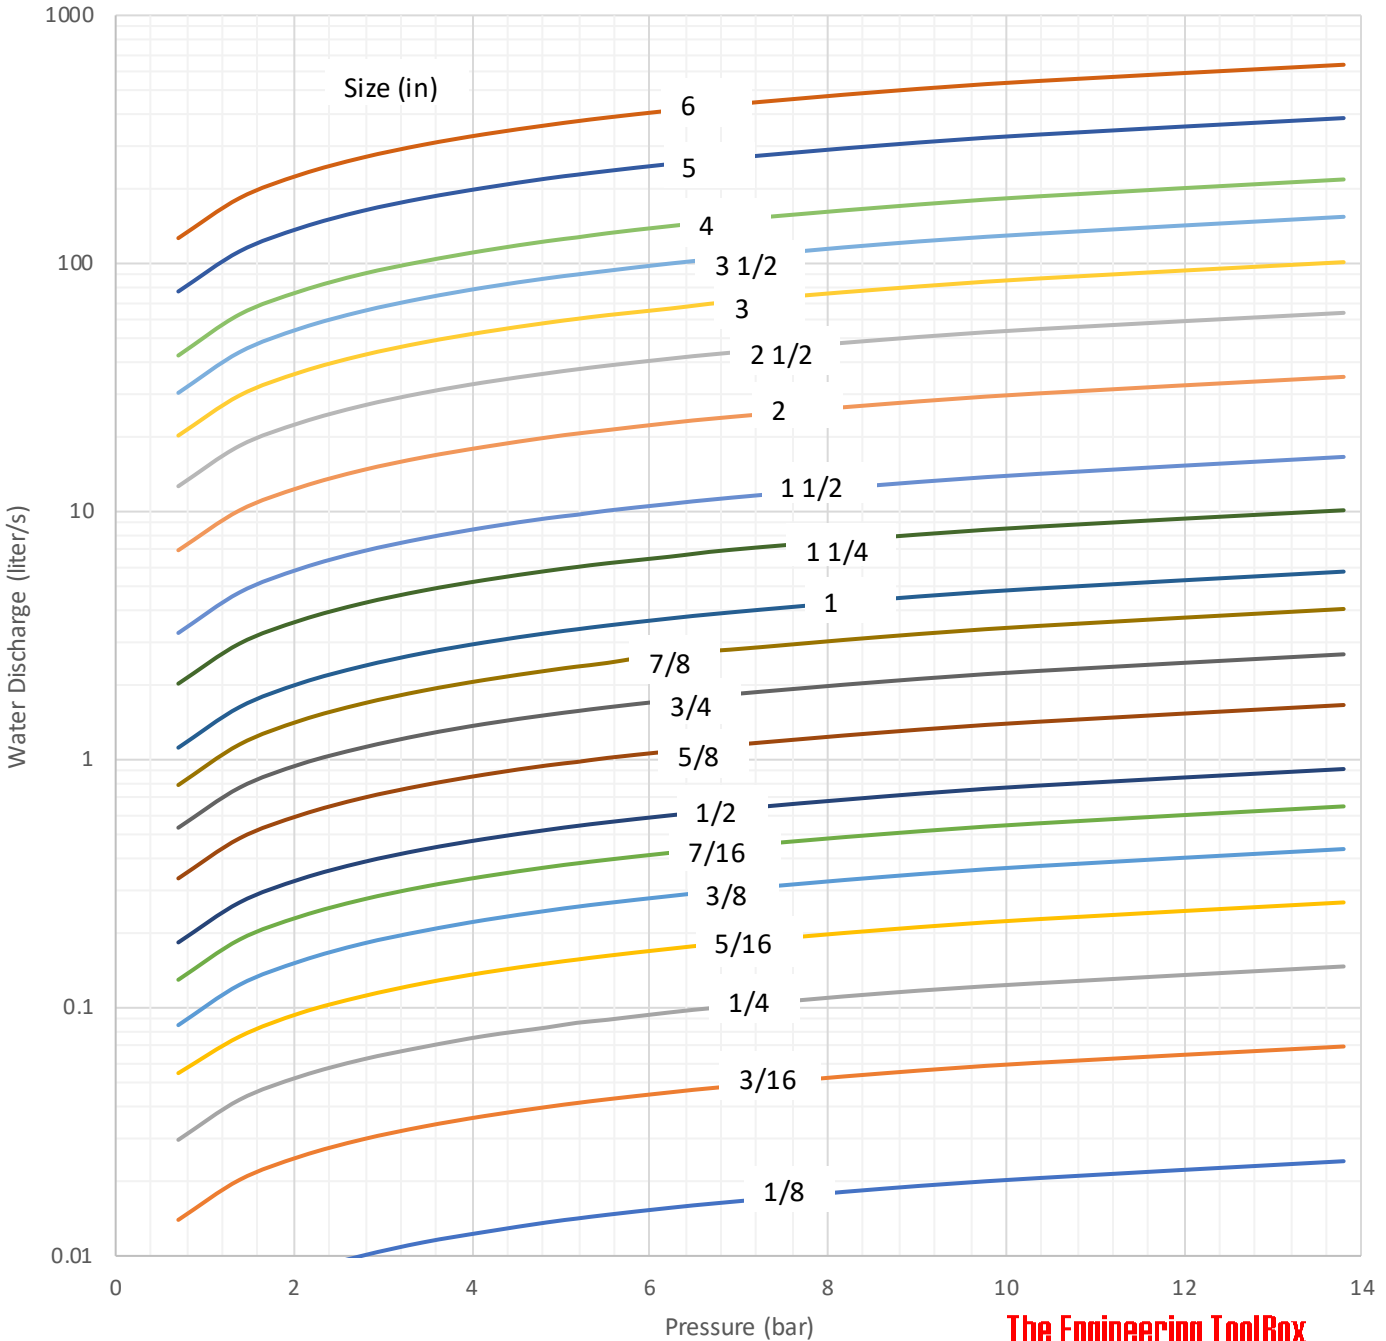

Hose - Water Discharge

through 30 m hose

Hose (in)

- 1/8
- 3/16
- 1/4
- 5/16
- 3/8
- 7/16
- 1/2
- 5/8
- 3/4
- 7/8
- 1
- 1 1/4
- 1 1/2
- 2
- 2 1/2
- 3
- 3 1/2
- 4
- 5
- 6